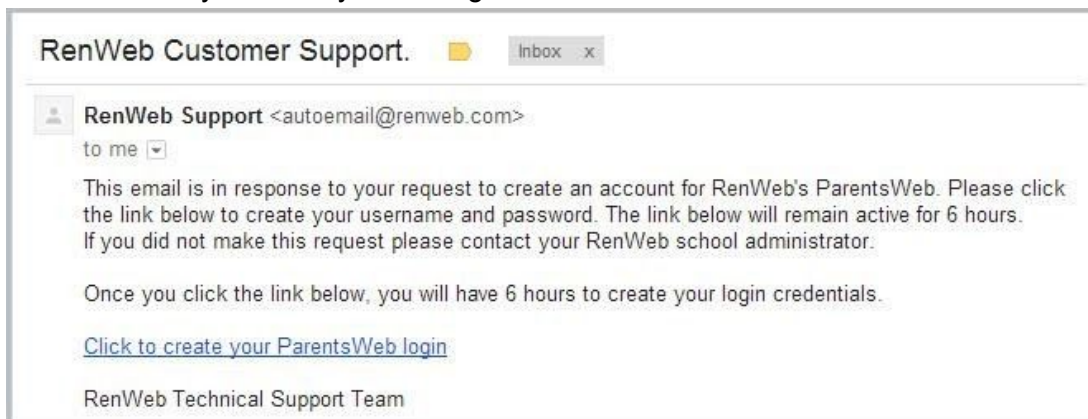

Accessing FACTS Family Portal

FACTS Management gives you, the busy parent, an opportunity to get more involved in your child's academic progress and future success – all via the Internet!

Family Portal from **FACTS** is a private and secure portal that will allow parents to view academic information specific to their children, while protecting their children's information from others. You may view your child's grades, attendance, homework and conduct, as well as other useful school information. You can also communicate with teachers and other school staff online whenever necessary. All you need is an Internet-capable computer.

Here's how to access our easy-to-use **Family Portal**:

- In Chrome, Firefox, Safari, or Internet Explorer go to www.factsmgt.com and click **Parent Login**, then select **FACTS Family Portal (ParentsWeb)**
- Type the school's **District Code TRN-FL**
- Click **Create New Family Portal Account**
- Type your email address and click **Create Account**. An email will be sent which includes a link to create your Family Portal login. The link is active for 6 hours.